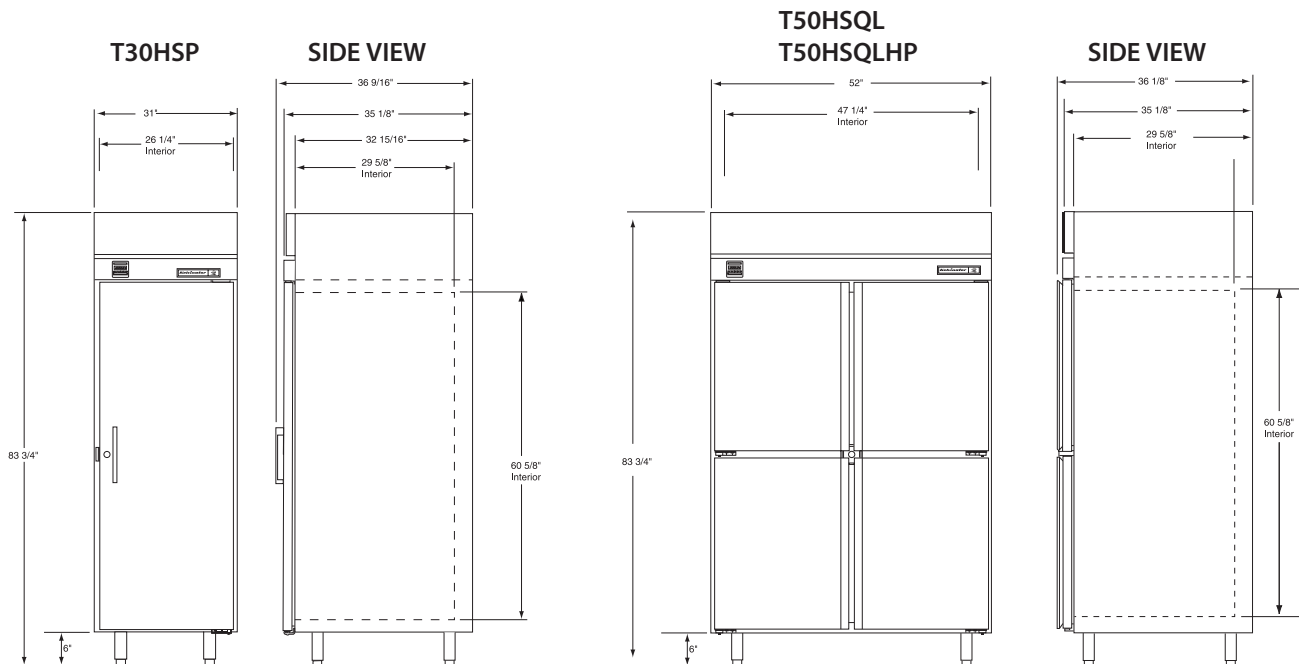

Ice Cream Hardening Cabinets

TECHNICAL DATA

MODEL	T30HSP	T50HSQL	T50HSQHP
Temp Range	0°F to -30°F	0°F to -30°F	0°F to -40°F
Exterior Dimensions			
Length	31"	52"	52"
Depth	36.88"	36.88"	36.88"
Height	83.75"	83.75"	83.75"
Electrical			
	115	208-230	208-230
Rated Amps	11.5	11.5	11.0
Cubic Feet	27.3	49.1	49.1
Shipping Weight	637 lbs.	898 lbs.	898 lbs.

SPECIFICATIONS

Item: _____

Furnish ( ) quantity. Hardening Cabinet, Kelvinator model _____.

The unit construction shall consist of a white powder-coat finished galvanized steel interior and exterior. The unit will be shipped with four cantilever shelves and a bottom rack per full door opening.

Cabinet is specified to use R-404a refrigerant. Refrigeration control shall be mechanical control with a temperature range of 0°F to -30°F or 0°F to -40°F depending upon model.

Cabinet to have standard one-year parts and labor with an extended four-year compressor part only warranty. Cabinet to be UL, C-UL, and NSF listed.

Global Refrigeration, Inc., reserves the right to change specifications, terms, and prices without notice.

Global Refrigeration, INC.

5855 Grant Avenue, Cleveland, OH 44105

888.650.9799

www.globalref.com