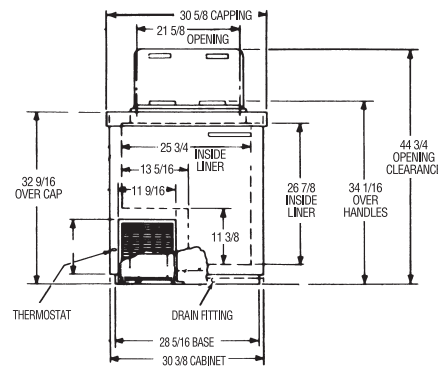

MODEL	2SF	4DF	6DF	8DF
Temp Range	0°F to -20°F	0°F to -20°F	0°F to -20°F	0°F to -20°F
Exterior Dimensions				
Length	32.13"	30.63"	43.07	54.19"
Depth	20.94"	30.56"	30.56"	30.56"
Height	34.06"	34.06"	34.06"	34.06"
Capacity				
Capacity (3-gal. tubs)	4	9	16	21
Facings (3-gal. tubs)	3	6	9	12
Storage (3-gal. tubs)	3	6	7	12
Compressor	Hermetic	Hermetic	Hermetic	Hermetic
Shipping Weight	265 lbs.	290 lbs.	370 lbs.	380 lbs.
Condensor Type	Radiant Shell	Radiant Shell	Radiant Shell	Radiant Shell
Electrical	NEMA 5-15P	NEMA 5-15P	NEMA 5-15P	NEMA 5-15P
Rated Amps	4.0	5.0	5.5	6.0
Volts	115/60/1	115/60/1	115/60/1	115/60/1

ELECTRICAL CONNECTION

SPECIFICATIONS

SIDE VIEWS

SF

DF

2SF

4DF

8DF