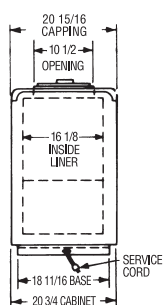

Ice Cream Chest Cabinets

TECHNICAL DATA

MODEL	2SF	4DF	6DF	8DF
Temp Range	0°F to -20°F	0°F to -20°F	0°F to -20°F	0°F to -20°F
Exterior Dimensions				
Length	32.13"	30.63"	43.07	54.19"
Depth	20.94"	30.56"	30.56"	30.56"
Height	34.06"	34.06"	34.06"	34.06"
Capacity				
Capacity (3-gal. tubs)	4	9	16	21
Facings (3-gal. tubs)	3	6	9	12
Storage (3-gal. tubs)	3	6	7	12
Compressor	Hermetic	Hermetic	Hermetic	Hermetic
Shipping Weight	265 lbs.	290 lbs.	370 lbs.	380 lbs.
Condensor Type	Radiant Shell	Radiant Shell	Radiant Shell	Radiant Shell
Electrical	NEMA 5-15P	NEMA 5-15P	NEMA 5-15P	NEMA 5-15P
Rated Amps	4.0	5.0	5.5	6.0
Volts	115/60/1	115/60/1	115/60/1	115/60/1

ELECTRICAL CONNECTION

SPECIFICATIONS

SIDE VIEWS

SF