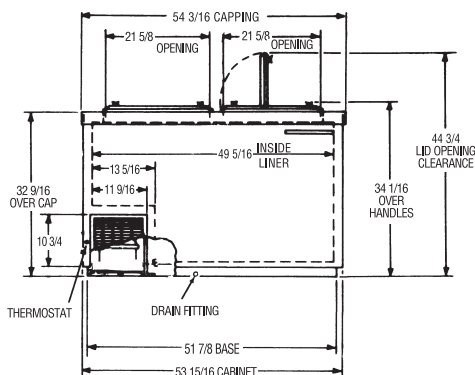

MODEL	2SF	4DF	6DF	8DF
Temp Range	0°F to -20°F	0°F to -20°F	0°F to -20°F	0°F to -20°F
Exterior Dimensions				
Length	32.13"	30.63"	43.07	54.19"
Depth	20.94"	30.56"	30.56"	30.56"
Height	34.06"	34.06"	34.06"	34.06"
Capacity				
Capacity (3-gal. tubs)	4	9	16	21
Facings (3-gal. tubs)	3	6	9	12
Storage (3-gal. tubs)	3	6	7	12
Compressor	Hermetic	Hermetic	Hermetic	Hermetic
Shipping Weight	265 lbs.	290 lbs.	370 lbs.	380 lbs.
Condensor Type	Radiant Shell	Radiant Shell	Radiant Shell	Radiant Shell
Electrical	NEMA 5-15P	NEMA 5-15P	NEMA 5-15P	NEMA 5-15P
Rated Amps	4.0	5.0	5.5	6.0
Volts	115/60/1	115/60/1	115/60/1	115/60/1

ELECTRICAL CONNECTION

SPECIFICATIONS

SIDE VIEWS

SF

DF

2SF

4DF

8DF