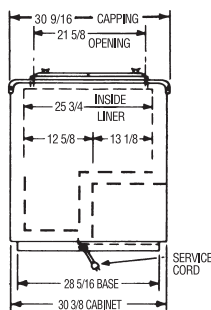

MODEL	2SF	4DF	6DF	8DF
Temp Range	0°F to -20°F	0°F to -20°F	0°F to -20°F	0°F to -20°F
Exterior Dimensions				
Length	32.13"	30.63"	43.07	54.19"
Depth	20.94"	30.56"	30.56"	30.56"
Height	34.06"	34.06"	34.06"	34.06"
Capacity				
Capacity (3-gal. tubs)	4	9	16	21
Facings (3-gal. tubs)	3	6	9	12
Storage (3-gal. tubs)	3	6	7	12
Compressor	Hermetic	Hermetic	Hermetic	Hermetic
Shipping Weight	265 lbs.	290 lbs.	370 lbs.	380 lbs.
Condensor Type	Radiant Shell	Radiant Shell	Radiant Shell	Radiant Shell
Electrical	NEMA 5-15P	NEMA 5-15P	NEMA 5-15P	NEMA 5-15P
Rated Amps	4.0	5.0	5.5	6.0
Volts	115/60/1	115/60/1	115/60/1	115/60/1

ELECTRICAL CONNECTION

SPECIFICATIONS

SIDE VIEWS

SF

DF

2SF

4DF

8DF