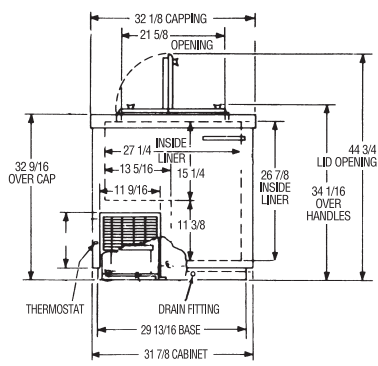

MODEL	2SF	4DF	6DF	8DF
Temp Range	0°F to -20°F	0°F to -20°F	0°F to -20°F	0°F to -20°F
Exterior Dimensions				
Length	32.13"	30.63"	43.07	54.19"
Depth	20.94"	30.56"	30.56"	30.56"
Height	34.06"	34.06"	34.06"	34.06"
Capacity				
Capacity (3-gal. tubs)	4	9	16	21
Facings (3-gal. tubs)	3	6	9	12
Storage (3-gal. tubs)	3	6	7	12
Compressor	Hermetic	Hermetic	Hermetic	Hermetic
Shipping Weight	265 lbs.	290 lbs.	370 lbs.	380 lbs.
Condensor Type	Radiant Shell	Radiant Shell	Radiant Shell	Radiant Shell
Electrical	NEMA 5-15P	NEMA 5-15P	NEMA 5-15P	NEMA 5-15P
Rated Amps	4.0	5.0	5.5	6.0
Volts	115/60/1	115/60/1	115/60/1	115/60/1

ELECTRICAL CONNECTION

SPECIFICATIONS

SIDE VIEWS

SF

DF

2SF

4DF

8DF